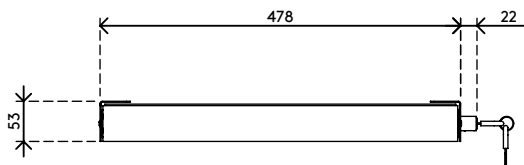

addit

Addit hardware security drawer 622

2016/11/22

20.622

530 x 450 x 75 mm

1 pcs

silver

5 kg

805410206222