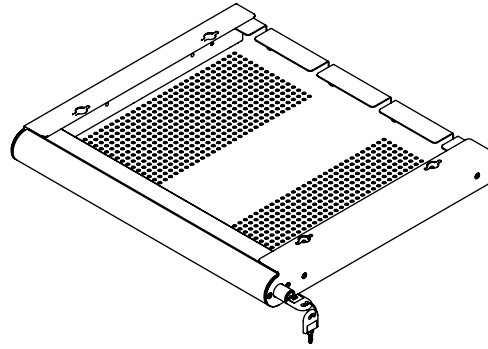

addit

Addit hardware security drawer 622

2016/11/22

20.622

530 x 450 x 75 mm

1 pcs

silver

5 kg

805410206222