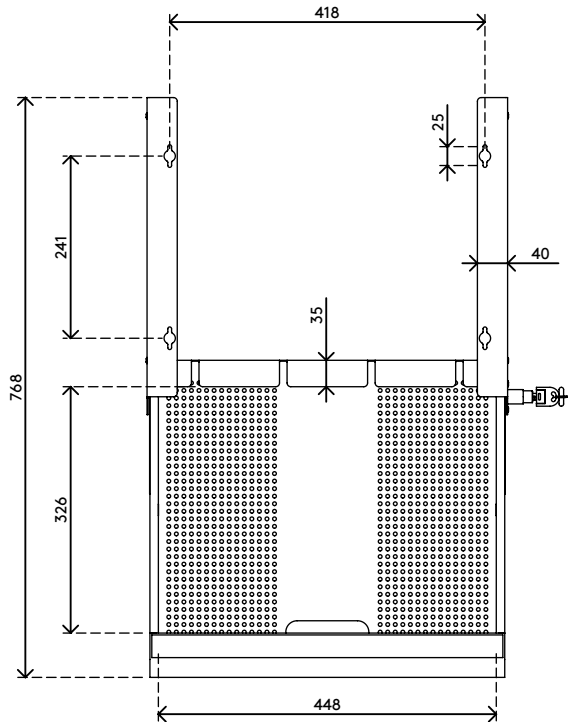

20.622

Addit hardware security drawer 622

Designed to securely store your personal hardware such as a notebook, tablet or smartphone. Mounted underneath a desk, signal and power cables can still be connected through the back and a perforated bottom ensures enough fresh air can reach your hardware.

- Designed to secure notebooks, tablets or smartphones
- Made of steel
- Easy to lock by built-in key lock at the right side
- Easy access by telescopic slides with ball bearings

- Cables are guided through locations at both sides at the back
- Perforated bottom for sufficient airflow to hardware
- Dimensions (w x d x h): 478 x 420 x 53 mm
- For notebooks up to (w x d x h): 440 x 325 x 40 mm

addit

Addit hardware security drawer 622

2016/11/22

20.622

 530 x 450 x 75 mm

 1 pcs

 silver

 5 kg