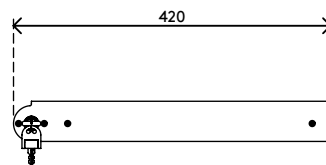

addit

Addit hardware security drawer 622

2016/11/22

20.622

530 x 450 x 75 mm

1 pcs

silver

5 kg

805410206222