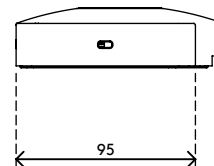

Viewlite link USB-C docking station EUR - option 802

2018/04/18

58.802

388 x 165 x 120 mm

1 pcs

silver-white

1,375 kg

805410588021