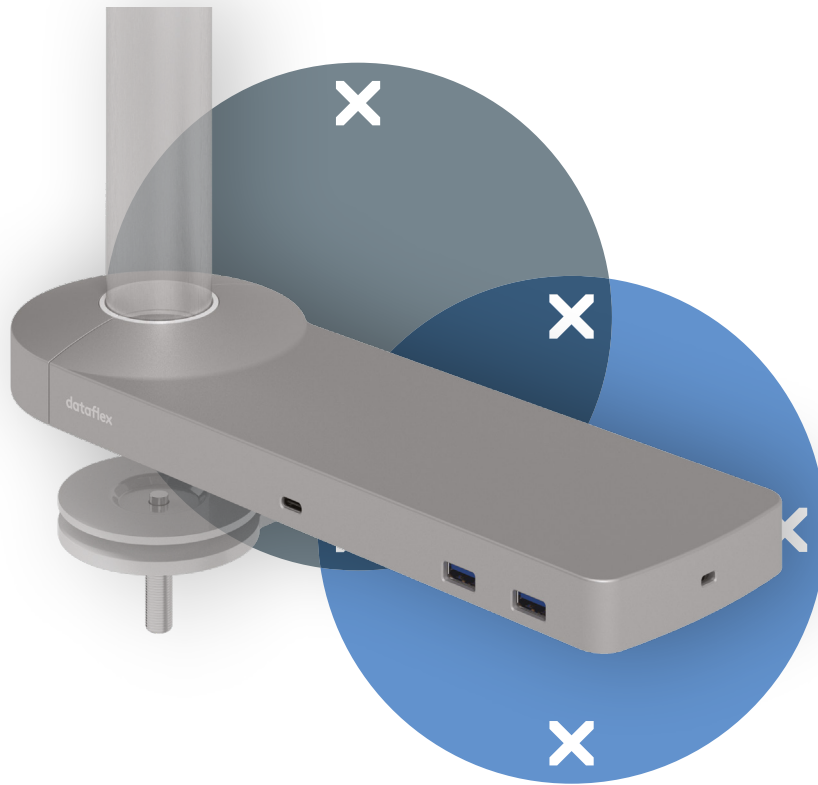

viewlite

58.802

Viewlite link USB-C docking station EUR - option 802

Easily connect your laptop or tablet to any modern workstation. Charge your devices, connect to any network and two monitors. Link's USB-C technology makes it all possible within seconds, with just one cable. Mount Link to any Viewlite monitor arm and make your desktop future proof. No additional software required.

- Single connection for power, A/V and data
- USB-C plug and play, no additional software required
- Charge your laptop while you work (max. 60W)
- Connects up to two monitors through HDMI (Mac OS does not support MST)
- Connects up to 4 external devices through USB-A (e.g. keyboard, mouse, mobile phone, etc.)
- Works with nearly all USB-C equipped laptops (USB-C port should support power delivery and DP Alt Mode)
- Thunderbolt 3 compatible
- For optimal compatibility, use the included "full-featured" Dataflex USB-C cable
- Switch between dual 4K mode (max. resolution 4096 x 2160) and SuperSpeed mode (max. USB speed 5 Gbit/s)
- Sleek and slender aluminium body
- Mounts to any Viewlite base or pole
- Including power adapter and cable for EUR sockets (Type F plug, 220V)

dataflex

feeling at work