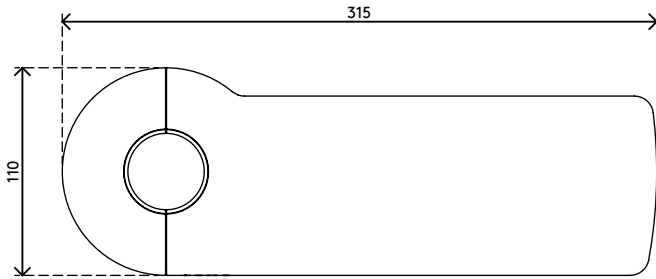

viewlite

USB 2.0
Type A 2.5W

RJ45
Gigabit
ethernet

Switch
2x4K / SS

HDMI
4K

Power
90W

Viewlite link USB-C docking station EUR - option 802

2018/04/18

58.802

388 x 165 x 120 mm

1 pcs

silver-white

1,375 kg

805410588021