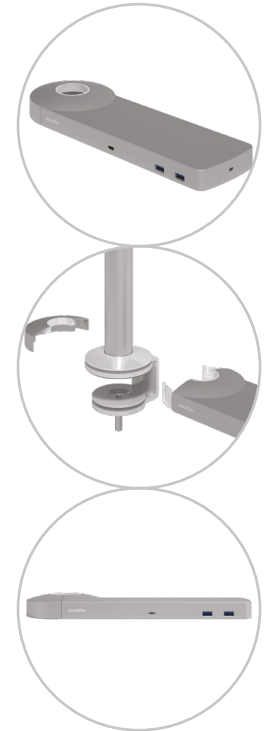

viewlite

58.802

Viewlite link USB-C docking station EUR - option 802

Easily connect your laptop or tablet to any modern workstation. Charge your devices, connect to any network and two monitors. Link's USB-C technology makes it all possible within seconds, with just one cable. Mount Link to any Viewlite monitor arm and make your desktop future proof. No additional software required.

- Single connection for power, A/V and data
- USB-C plug and play, no additional software required
- Charge your laptop while you work (max. 60W)
- Connects up to two monitors through HDMI (Mac OS does not support MST)
- Connects up to 4 external devices through USB-A (e.g. keyboard, mouse, mobile phone, etc.)
- Works with nearly all USB-C equipped laptops (USB-C port should support power delivery and DP Alt Mode)
- Thunderbolt 3 compatible
- For optimal compatibility, use the included "full-featured" Dataflex USB-C cable
- Switch between dual 4K mode (max. resolution 4096 x 2160) and SuperSpeed mode (max. USB speed 5 Gbit/s)
- Sleek and slender aluminium body
- Mounts to any Viewlite base or pole
- Including power adapter and cable for EUR sockets (Type F plug, 220V)

dataflex

feeling at work