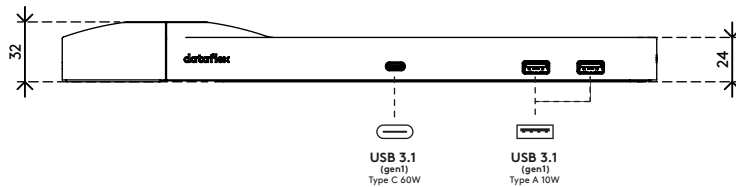

USB 2.0
Type A 2.5W

RJ45
Gigabit
ethernet

Switch
2x4K / SS

HDMI
4K

Power
90W