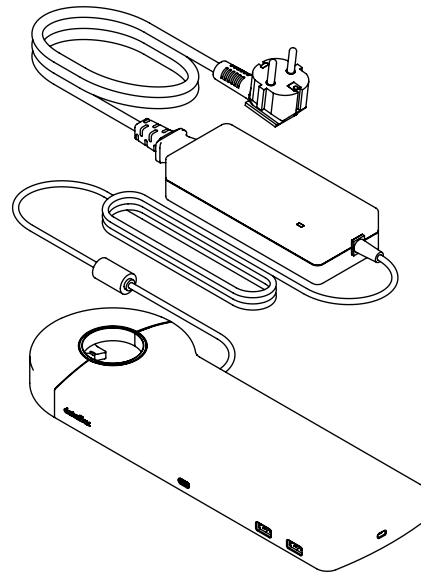

viewlite

USB 2.0
Type A 2.5W

RJ45
Gigabit
ethernet

Switch
2x4K / SS

HDMI
4K

Power
90W

Viewlite link USB-C docking station EUR - option 802

2018/04/18

58.802

388 x 165 x 120 mm

1 pcs

silver-white

1,375 kg

805410588021